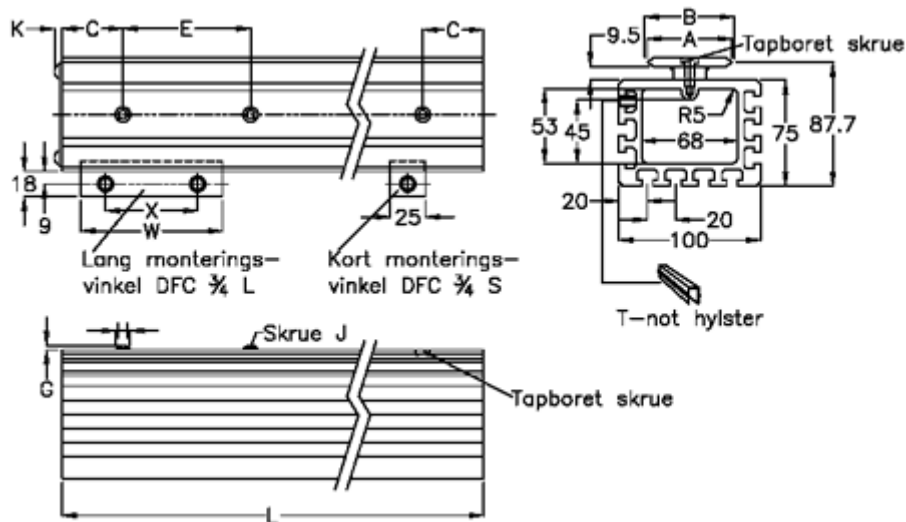

Article number: 057133956

Description: Hepco GV3 slide beam SB M 44 L3956 P3

## Measures

A	= 44	K	= 5.5
B	= 45.58	L	= 3956
C	= 43	Long mounting angle	= DFC4S
E	= 90	Precision type	= P3
For bearing	= AU 44 34	Short mounting angle	= DFC4L
G	= 3.3	W	= 100
H	= 10.5	Weight kg/1000	= 10.0
J	= M6	x	= 65